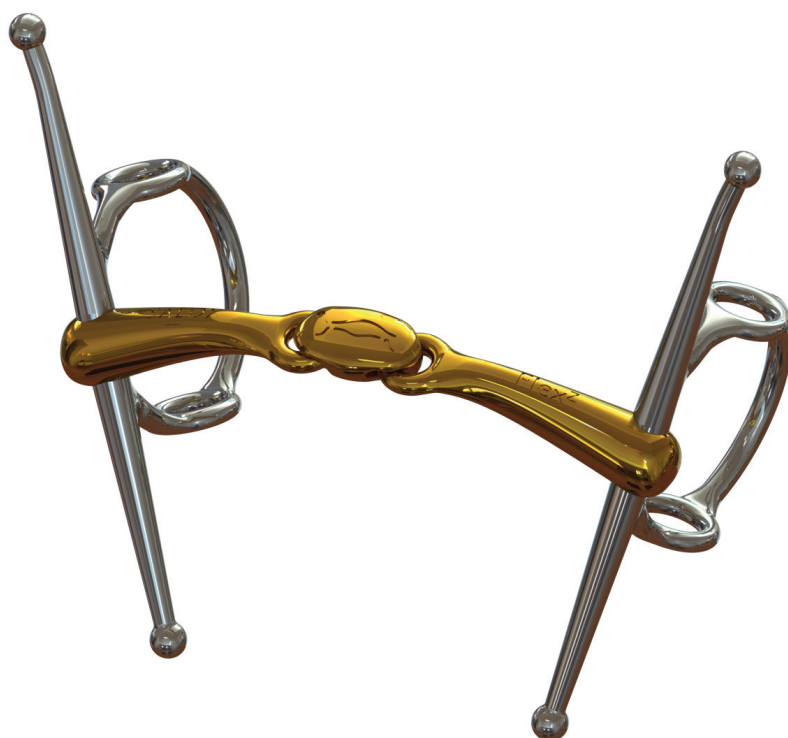

Turtle Top with Flex Nelson

Available in 16mm (7023-NG-TT)

See Video

Scan or visit website

The Nelson cheek delivers consistent rein aids on the poll that provide control and encourage lift. Particularly helps against leaning or snatching. No matter what your rein tension the mouthpiece alignment to the mouth remains unchanged. The flattened underside of the Flex² cannons with their anatomy-inspired recesses are held parallel to the tongue whatever riding activity you enjoy.

This innovation is brilliant for the over-active busy mouth that chomps and chews on the mouthpiece. Turtle Top with Flex keeps the mouthpiece centred and arched over the tongue at all times, safely helping to prevent sideways tongue evasions. This comfortable mouthpiece re-focuses the inattentive mouth back onto the rein aids in order to achieve a soft consistent contact.

The full cheek offers directional support when turning, ideal for those tricky technical fences such as 'skinnies' and corners. The two rein options allow the rider to differentiate between the snaffle action and the poll action. Often sourced for use with strong horses when extra control is needed.

CODE	MOUTHPIECE	THICKNESS	DRESSAGE LEGAL	RING SIZE	S 118-128mm	M 128-138mm	L 138-148mm	XL 148-158mm	XXL 158-168mm
7023-NG-TT	TURTLE TOP FLEX ²	16mm	N	NA					

Join the Biting Revolution™

N eue
S chule