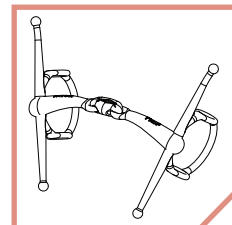

Turtle Top with Flex Nelson

Available in 16mm (7023-NG-TT)

See Video

Scan or visit website

The Nelson cheek delivers consistent rein aids on the poll that provide control and encourage lift. Particularly helps against leaning or snatching. No matter what your rein tension the mouthpiece alignment to the mouth remains unchanged. The flattened underside of the Flex² cannons with their anatomy-inspired recesses are held parallel to the tongue whatever riding activity you enjoy.

This innovation is brilliant for the over-active busy mouth that chomps and chews on the mouthpiece. Turtle Top with Flex keeps the mouthpiece centred and arched over the tongue at all times, safely helping to prevent sideways tongue evasions. This comfortable mouthpiece re-focuses the inattentive mouth back onto the rein aids in order to achieve a soft consistent contact.

The full cheek offers directional support when turning, ideal for those tricky technical fences such as 'skinnies' and corners. The two rein options allow the rider to differentiate between the snaffle action and the poll action. Often sourced for use with strong horses when extra control is needed.

CODE	MOUTHPIECE	THICKNESS	DRESSAGE LEGAL	RING SIZE	S 118-128mm	M 128-138mm	L 138-148mm	XL 148-158mm	XXL 158-168mm
7023-NG-TT	TURTLE TOP FLEX ²	16mm	N	NA					

Join the Biting Revolution™

N eue
S chule